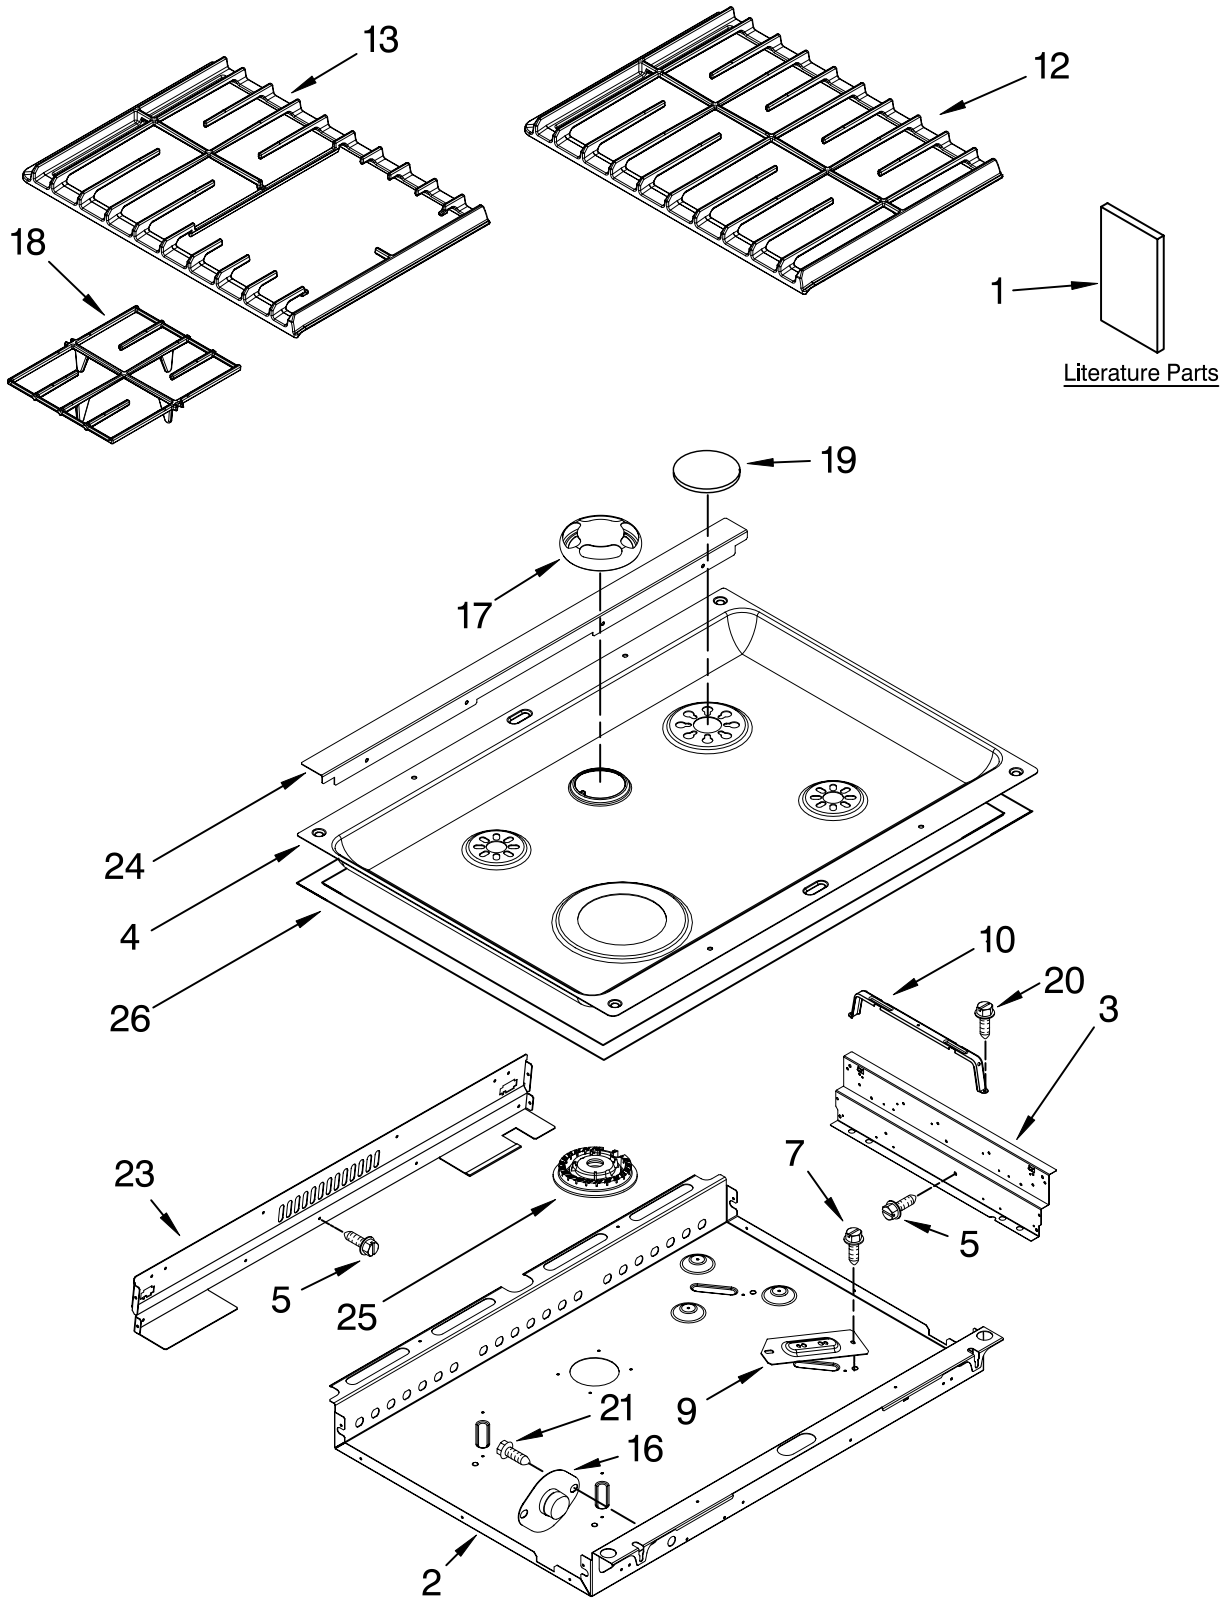

KitchenAid®

COOKTOP PARTS

For Models: KGSS907SBL02, KGSS907SWH02, KGSS907SSS02
(Black) (White) (Stainless)

30" FREESTANDING
GAS OVEN
CONVECTION

FOR ORDERING INFORMATION REFER TO PARTS PRICE LIST